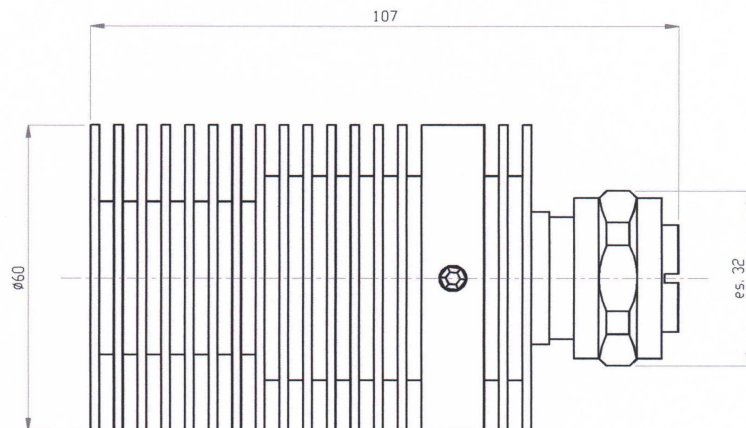

DATA SHEET

P/N	DESCRIPTION
C7020560	TERMINATION 7/16 PLUG 50Ω - 60W

ELECTRICAL DATA		NOTES
IMPEDANCE	50Ω	
FREQUENCY RANGE	DC ÷ 2.5GHz	
V.S.W.R.	01:18	2GHz
POWER	60W	
2002/95/EC (RoHS)	COMPLIANT	

MATERIAL DATA		
CONNECTOR PART	MATERIAL	PLATING
CONNECTOR BODY	BRASS	
CONTACT 7/16 PLUG	BRASS	
DIELECTRIC	PTFE	
HOUSING BODY	BRASS	
HEAT SINK	ALUMINUM	

dimensions mm