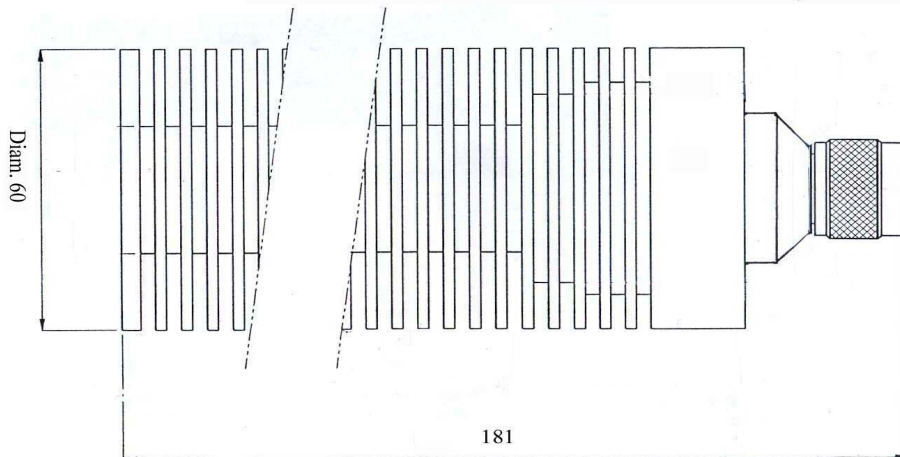

DATA SHEET

P/N	DESCRIPTION	
C3020560LV	TERMINATION N PLUG 50Ω - 60W	
ELECTRICAL DATA		NOTES
IMPEDANCE	50Ω	
FREQUENCY RANGE	DC ÷ 6 GHz	
V.S.W.R.	01:10	2GHz
POWER	60W	
2002/95/EC (RoHS)	COMPLIANT	
MATERIAL DATA		
CONNECTOR PART	MATERIAL	PLATING
CONNECTOR BODY	BRASS	
CONTACT N PLUG	BRASS	
DIELECTRIC	PTFE	
HOUSING BODY	BRASS	
HEAT SINK	ALUMINUM	

Dimensions mm