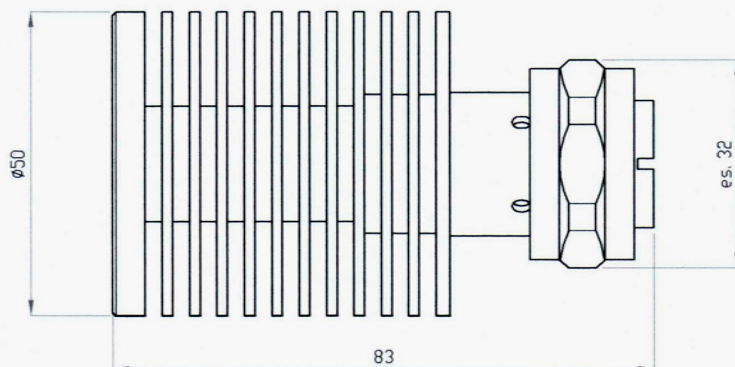

## DATA SHEET

P/N	DESCRIPTION
C7020525	TERMINATION 7/16 PLUG 50Ω - 25W

ELECTRICAL DATA		NOTES
IMPEDANCE	50Ω	
FREQUENCY RANGE	DC ÷ 4 GHz	
V.S.W.R.	01:10	1 GHZ
POWER	25W	
2002/95/EC (RoHS)	COMPLIANT	

MATERIAL DATA		
CONNECTOR PART	MATERIAL	PLATING
CONNECTOR BODY	BRASS	
CONTACT 7/16 PLUG	BRASS	
DIELECTRIC	PTFE	
HOUSING BODY	BRASS	
HEAT SINK	ALUMINUM	

Dimensions mm