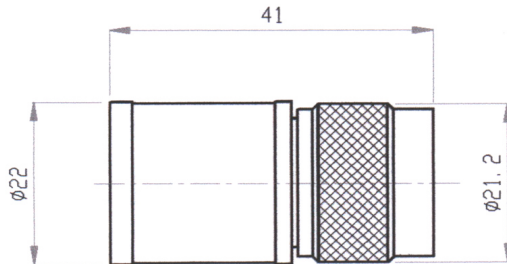

DATA SHEET

P/N	DESCRIPTION	
C3020702	TERMINATION N PLUG 75Ω - 2W (MEASURE)	
ELECTRICAL DATA		
IMPEDANCE	75Ω	NOTES
FREQUENCY RANGE	DC ÷ 2GHz	
V.S.W.R.	01:07	1GHz
POWER	2W	
MATERIAL DATA		
CONNECTOR PART	MATERIAL	PLATING
CONNECTOR BODY	BRASS	
CONTACT	BRASS	
DIELECTRIC	PTFE	
HOUSING BODY	BRASS	
2002/95/EC (RoHS)	COMPLIANT	

Dimensions mm